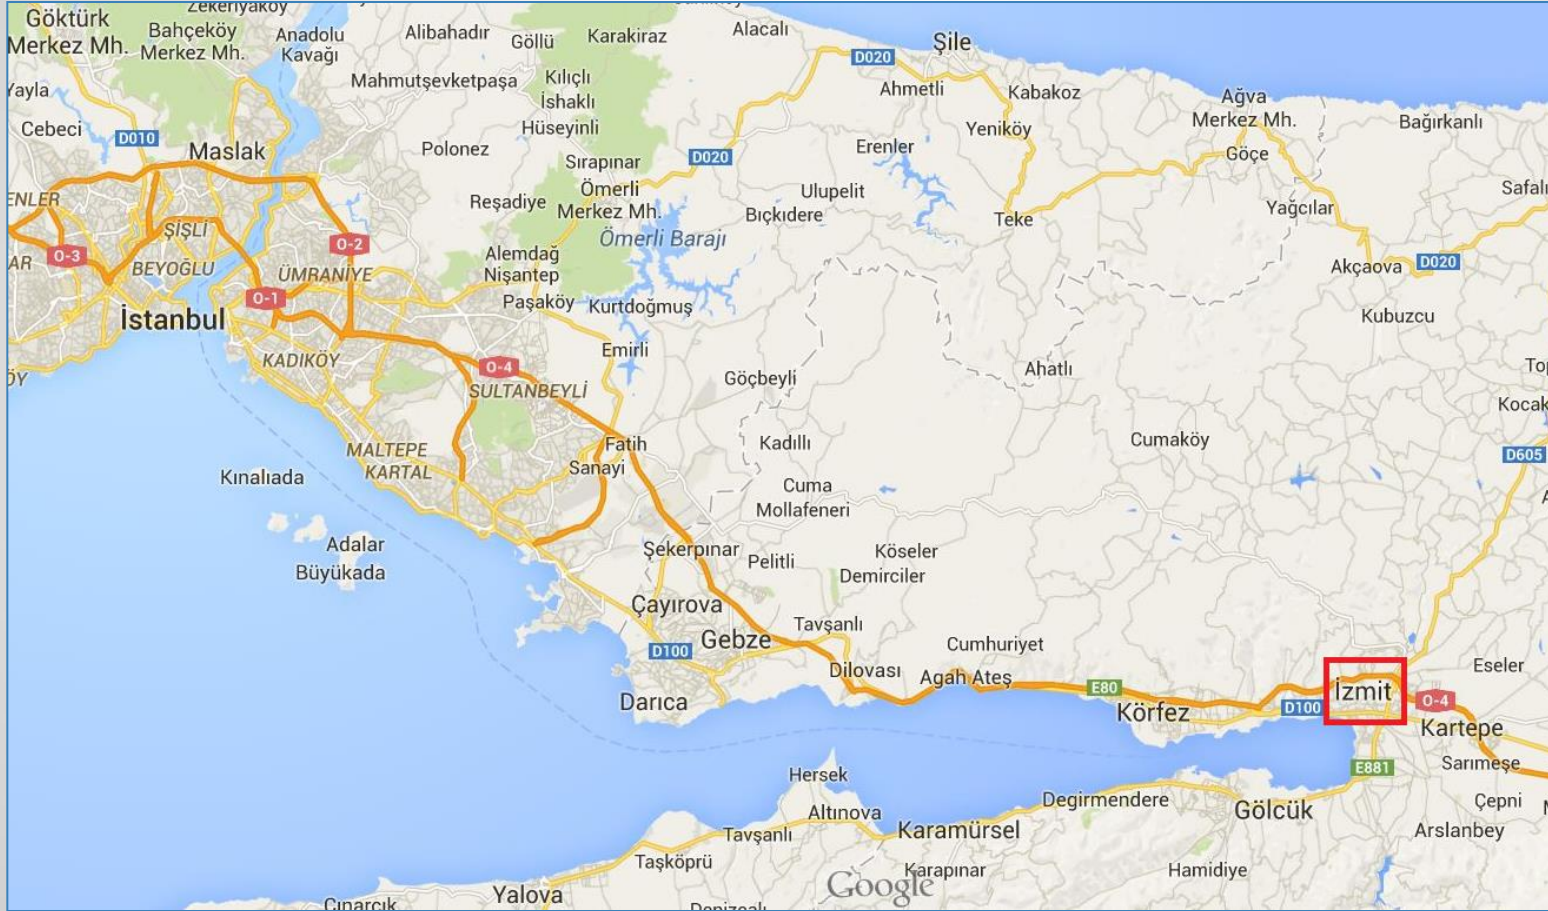

WHERE IS THE KOCAELİ SCIENCE CENTER LOCATED ?

KOCAELİ
BİLİM MERKEZİ